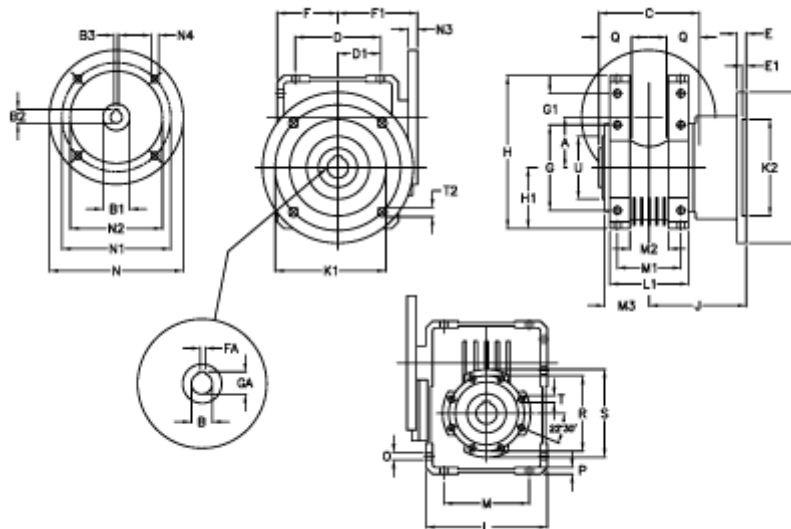

Article number: 392211008043536

Description: Worm Gear with Torque Limiter  
W110 L2-UF-80-P90 B5

## Measures

|            |           |            |          |             |         |
|------------|-----------|------------|----------|-------------|---------|
| A = 110.10 | E = 20    | H = 308.0  | M = 184  | N4 = M10x12 | U = 130 |
| B = 42     | E1 = 12   | H1 = 125.0 | M1 = 115 | O = 14.0    |         |
| B1 E7 = 24 | F = 125   | J = 179.5  | M2 = 69  | P = 14      |         |
| B2 = 27.3  | F1 = 143  | K = 280    | M3 = 73  | Q = 45      |         |
| B3 H9 = 8  | FA = 12   | K1 = 230   | N = 200  | R = 165     |         |
| C = 155    | G = 184   | K2 = 170   | N1 = 165 | S = 200     |         |
| D = 174.0  | G1 = 58.0 | L = 250    | N2 = 130 | T = M12x19  |         |
| D1 = 82.0  | GA = 45.3 | L1 = 143   | N3 = 0.0 | T2 = 13.0   |         |